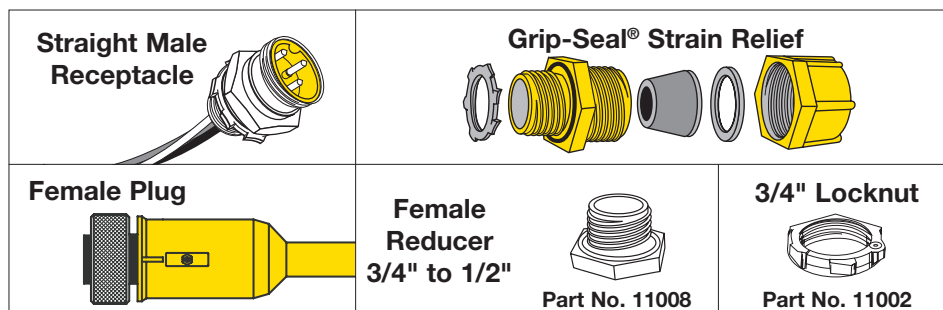

14 AWG Quick-Connect™ Cord Sets (3 & 4 Pole)

- IP68 Rated
- IP69K Rated
- RoHS Compliant
- 600 V
- Ampacity: 3 Pole – 18 Amps; 4 Pole – 15 Amps

FACE VIEW OF FEMALE PLUG ASSEMBLY

FEATURES & BENEFITS

1. CORD SETS MADE WITH SUPER-TREX® ULTRA-GARD®

3. ONE PIECE MOLDED PLUG BODY — Reduces cable stress by allowing the entire assembly to flex.

4. SPECIAL CORK SEAL — Positive seal keeps out dust, moisture and oils.

5. DOUBLE KEY — Unique double key on the 4 pole configuration reduces the chance of improper installation.

6. FEMALE PLUG BODY IS SUPER-TREX® TSE™ COMPOUND — Factory molded to the cord.

7. ANODIZED ALUMINUM COUPLING NUT

ORDERING INFORMATION (MINIMUM PURCHASE MAY BE REQUIRED IF PRODUCT NOT STOCKED)

QUICK-CONNECT™ 14 AWG FEMALE PLUGS			
3 POLE	4 POLE	FEET	METERS
83303	83403	3	0.91
83306	83406	6	1.83
83312	83412	12	3.66
83320	83420	20	6.10

14 AWG M / F EXTENSION SET			
3 POLE	4 POLE	FEET	METERS
83336	83426	6	1.83
83321	83421	12	3.66
83322	83422	20	6.10

QUICK-CONNECT 14 AWG KIT CONTENTS

PART NO.	DESCRIPTION	AMPS
83005	3' 3 Pole 14 AWG Kit	18
83003	6' 3 Pole 14 AWG Kit	18
83001	12' 3 Pole 14 AWG Kit	18
83006	3' 4 Pole 14 AWG Kit	15
83004	6' 4 Pole 14 AWG Kit	15
83002	12' 4 Pole 14 AWG Kit	15