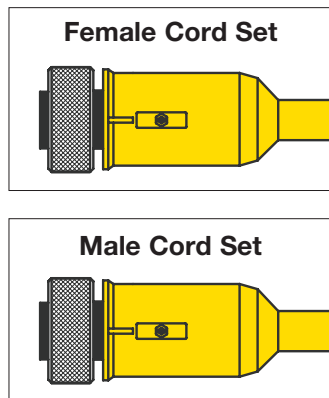

14 AWG Quick-Connect™ Cord Sets (3 & 4 Pole)

- IP68 Rated
- IP69K Rated
- RoHS Compliant
- 600 V
- Ampacity: 3 Pole – 18 Amps; 4 Pole – 15 Amps

FACE VIEW OF FEMALE PLUG ASSEMBLY

FEATURES & BENEFITS

1. CORD SETS MADE WITH SUPER-TREX® ULTRA-GARD®

PORTABLE CORD, RATED 90°C — Provides the best defense against tearing, abrasion, oil, ozone and most chemicals. Flame and heat resistant. Extreme all-weather flexibility.

2. SILVER PLATED BRASS PINS AND SLEEVES — Provides superior long life electrical contact. Corrosion resistant. Ensures snugness through repeated disconnects.

3. ONE PIECE MOLDED PLUG BODY — Reduces cable stress by allowing the entire assembly to flex.

4. SPECIAL CORK SEAL — Positive seal keeps out dust, moisture and oils.

5. DOUBLE KEY — Unique double key on the 4 pole configuration reduces the chance of improper installation.

6. FEMALE PLUG BODY IS SUPER-TREX® TSE™ COMPOUND — Factory molded to the cord.

7. ANODIZED ALUMINUM COUPLING NUT

ORDERING INFORMATION (MINIMUM PURCHASE MAY BE REQUIRED IF PRODUCT NOT STOCKED)

QUICK-CONNECT™ 14 AWG FEMALE PLUGS			
3 POLE	4 POLE	FEET	METERS
83303	83403	3	0.91
83306	83406	6	1.83
83312	83412	12	3.66
83320	83420	20	6.10