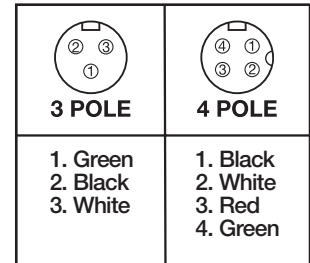

14 AWG Quick-Connect™ Cord Sets (3 & 4 Pole)

- IP68 Rated
- IP69K Rated
- RoHS Compliant
- 600 V
- Ampacity: 3 Pole – 18 Amps; 4 Pole – 15 Amps

FACE VIEW OF FEMALE PLUG ASSEMBLY

FEATURES & BENEFITS

1. CORD SETS MADE WITH SUPER-TREX® ULTRA-GARD®