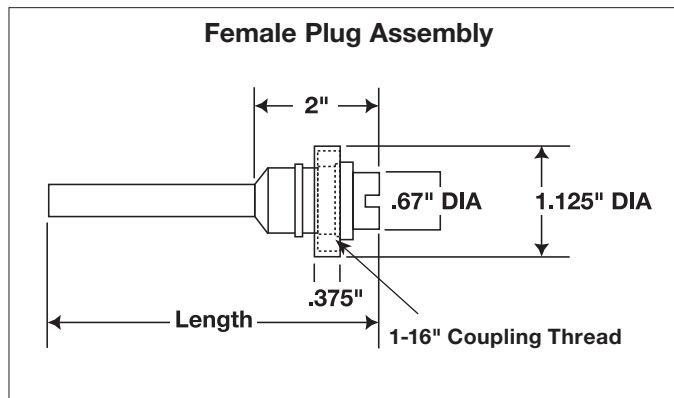

14 AWG Quick-Connect™ Cord Sets (3 & 4 Pole)

- IP68 Rated
- IP69K Rated
- RoHS Compliant
- 600 V
- Ampacity: 3 Pole – 18 Amps; 4 Pole – 15 Amps

FACE VIEW OF FEMALE PLUG ASSEMBLY

FEATURES & BENEFITS

1. CORD SETS MADE WITH SUPER-TREX® ULTRA-GARD®

3. ONE PIECE MOLDED PLUG BODY — Reduces cable stress by allowing the entire assembly to flex.

4. SPECIAL CORK SEAL — Positive seal keeps out dust, moisture and oils.

5. DOUBLE KEY — Unique double key on the 4 pole configuration reduces the chance of improper installation.

6. FEMALE PLUG BODY IS SUPER-TREX® TSE™ COMPOUND — Factory molded to the cord.

7. ANODIZED ALUMINUM COUPLING NUT

ORDERING INFORMATION (MINIMUM PURCHASE MAY BE REQUIRED IF PRODUCT NOT STOCKED)

QUICK-CONNECT™ 14 AWG FEMALE PLUGS			
3 POLE	4 POLE	FEET	METERS
83303	83403	3	0.91
83306	83406	6	1.83
83312	83412	12	3.66
83320	83420	20	6.10