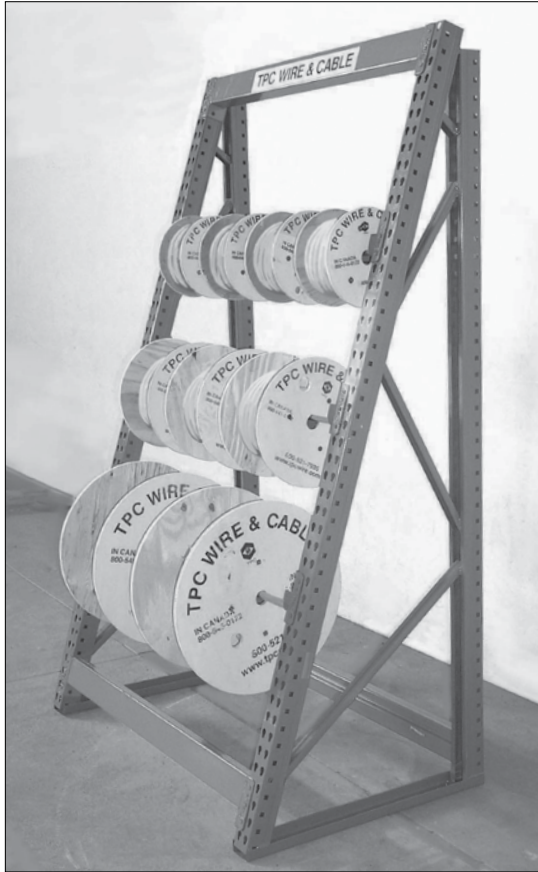

Small Cord & Cable Reel Rack

- Easy to Assemble
- Measures 96" High x 48" Wide x 36" Deep
- Organize Inventory

The small reel rack has a 3,000 lbs. capacity. Each level of the rack is adjustable and can support 30 inch diameter reels and 1,000 pounds. The small reel rack takes up very little space, has a sturdy welded construction that is built to last, organizes inventory and allows for efficient product handling.

FEATURES & BENEFITS

- 1. STURDY WELDED CONSTRUCTION** – Built to last.
- 2. TAKES UP VERY LITTLE SPACE** – Can be located in stores, crib, construction or high maintenance areas. Organizes inventory and makes visual inspection easy.
- 3. HOLDS FULL REELS OF TPC CORD AND CABLE** – Full reels reduce waste – only one end piece. Reduces the improper storage of unusable lengths.
- 4. EASILY DISPENSE CABLE NEEDED** – Allows you to take just the right amount of “Kink Free – Twist Free” TPC Product for the job at hand, therefore reducing waste.

SPECIFICATIONS

- Accommodates various TPC cord and cable reels
- Measures 96" high x 48" wide x 36" deep
- Holds reel sizes up to 30" in diameter x 20" wide
- Heavy steel construction
- 3000 lb. capacity – 1000 lbs. per level
- Includes 4 steel bars to hold assorted reels