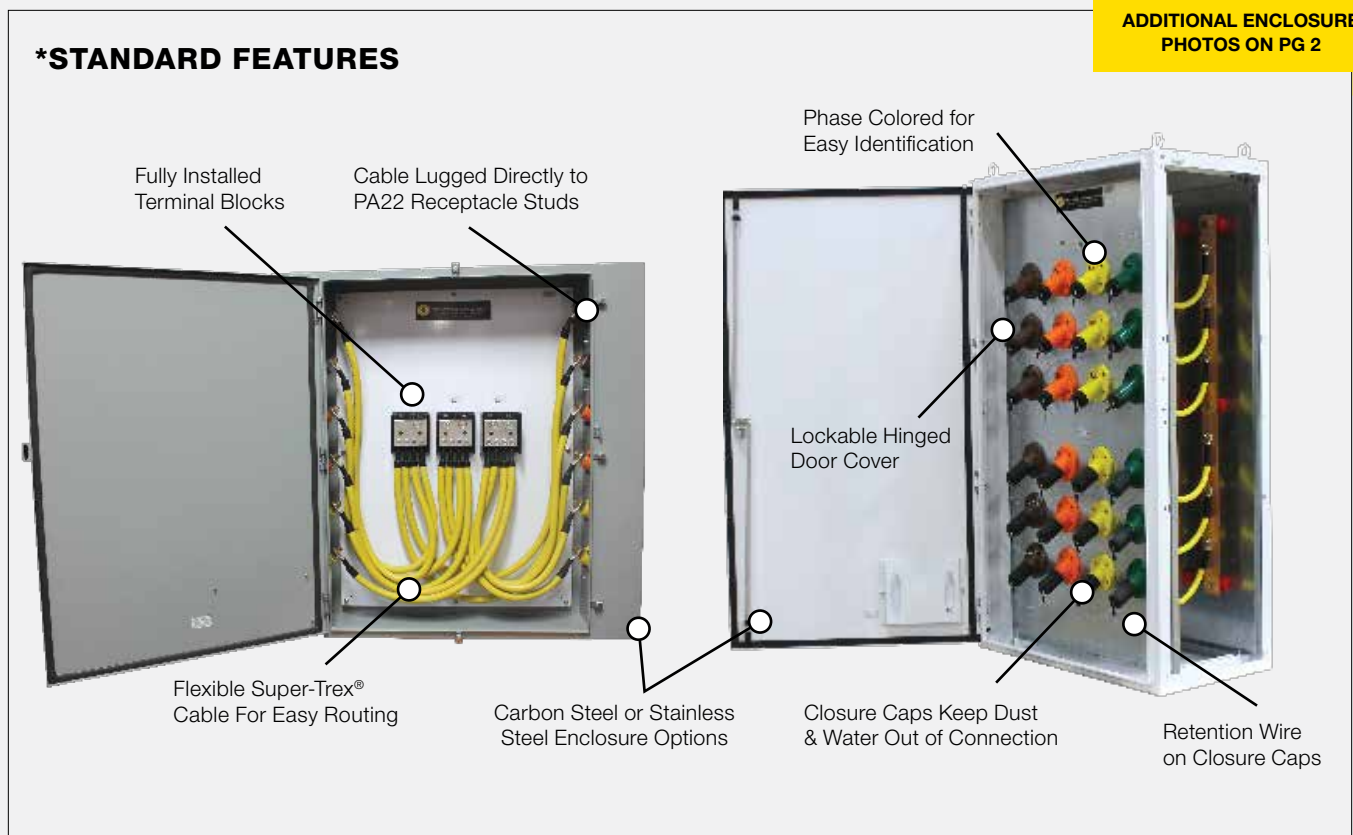

## Custom Electrical Connection Enclosures

TPC's engineers design electrical enclosures to meet your site's specific needs. Our team will work with you to select the best enclosure to quickly and safely connect your emergency power equipment. A wide variety of enclosure designs and connection styles are available. Contact our engineers for more information on designing your custom TPC Electrical Connection Enclosure.

**LOOKING FOR A CUSTOM ELECTRICAL ENCLOSURE SOLUTION?  
CALL OUR ENGINEERS FOR A FREE CONSULTATION.**

*\*Standard features shown are more common features of TPC's Electrical Connection Enclosures. Our engineers will work with you to custom design the enclosure to your specific needs.*